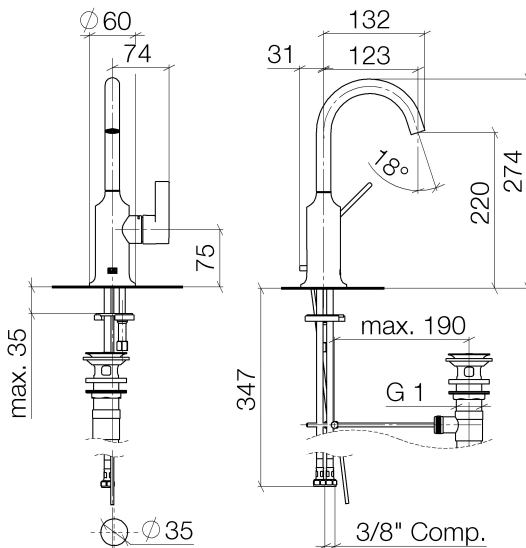

Sink - VAIA

Single-lever lavatory mixer with drain - polished chrome

Article number: 33 510 809-00 0010

- 4-7/8" Projection
- US drain with overflow
- Swiveling spout 360°
- Round aerated stream
- Total height 10-3/4"
- Height to aerator/spout outlet 8-5/8"
- 1-3/8" hole diameter
- 2 x pressure hose with 3/8" compression fitting
- Water flow rate limited to max. 1.2 gpm
- lead-free
- (ADA)
- Suitable only for basins with overflow.

polished chrome

Dimensional drawing

Sink - VAIA
Single-lever lavatory mixer with drain - polished chrome
Article number: 33 510 809-00 0010

All dimensions in mm / inch = mm x 0,0394

Flow rate chart

Sink - VAIA
Single-lever lavatory mixer with drain - polished chrome
Article number: 33 510 809-00 0010

Spare parts list

Number	Item Number	Designation	Number of units
--------	-------------	-------------	-----------------