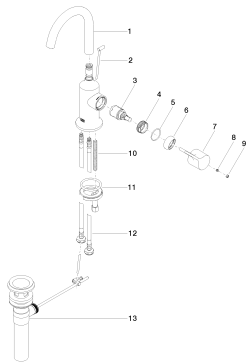

Sink - VAIA

Single-lever lavatory mixer with drain - polished chrome

Article number: 33 510 809-00 0010

- 4-7/8" Projection
- US drain with overflow
- Swiveling spout 360°
- Round aerated stream
- Total height 10-3/4"
- Height to aerator/spout outlet 8-5/8"
- 1-3/8" hole diameter
- 2 x pressure hose with 3/8" compression fitting
- Water flow rate limited to max. 1.2 gpm
- lead-free
- (ADA)
- Suitable only for basins with overflow.

polished chrome

Dimensional drawing

Sink - VAIA
Single-lever lavatory mixer with drain - polished chrome
Article number: 33 510 809-00 0010

All dimensions in mm / inch = mm x 0,0394

Flow rate chart

Sink - VAIA
Single-lever lavatory mixer with drain - polished chrome
Article number: 33 510 809-00 0010

Spare parts list

Number	Item Number	Designation	Number of units
--------	-------------	-------------	-----------------