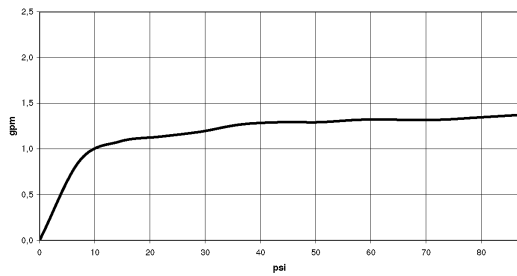

Sink - VAIA

Single-lever lavatory mixer with drain - polished chrome

Article number: 33 510 809-00 0010

- 4-7/8" Projection
- US drain with overflow
- Swiveling spout 360°
- Round aerated stream
- Total height 10-3/4"
- Height to aerator/spout outlet 8-5/8"
- 1-3/8" hole diameter
- 2 x pressure hose with 3/8" compression fitting
- Water flow rate limited to max. 1.2 gpm
- lead-free
- (ADA)
- Suitable only for basins with overflow.

polished chrome

Dimensional drawing

Sink - VAIA
Single-lever lavatory mixer with drain - polished chrome
Article number: 33 510 809-00 0010

All dimensions in mm / inch = mm x 0,0394

Flow rate chart

Sink - VAIA
Single-lever lavatory mixer with drain - polished chrome
Article number: 33 510 809-00 0010